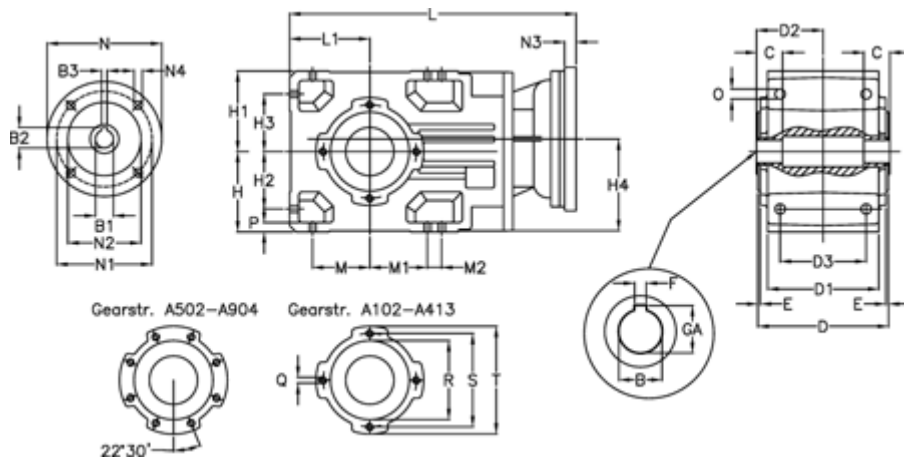

Article number: 29600201413235
 Description: Bevel helical gearbox
 A202UH30-14,1-P90B5

Measures

B = 30	D3 = 90	H3 = 60.0	N1 = 165	S = 115
B1 = 24	Description = A202UH30-xx-P90 B5	H4 = 93.0	N2 = 130	T = 140
B2 = 27.3	E = 3.0	L = 325.5	N3 = 0	
B3 = 8	F = 8	L1 = 80	N4 = M10x12	
C = 22	GA = 33.3	M = 60.0	O = 9.5	
D = 136	H = 80	M1 = 60.0	P = 9	
D1 = 110	H1 = 80	M2 = 0	Q = M8x15	
D2 = 70.0	H2 = 60.0	N = 200	R = 95	